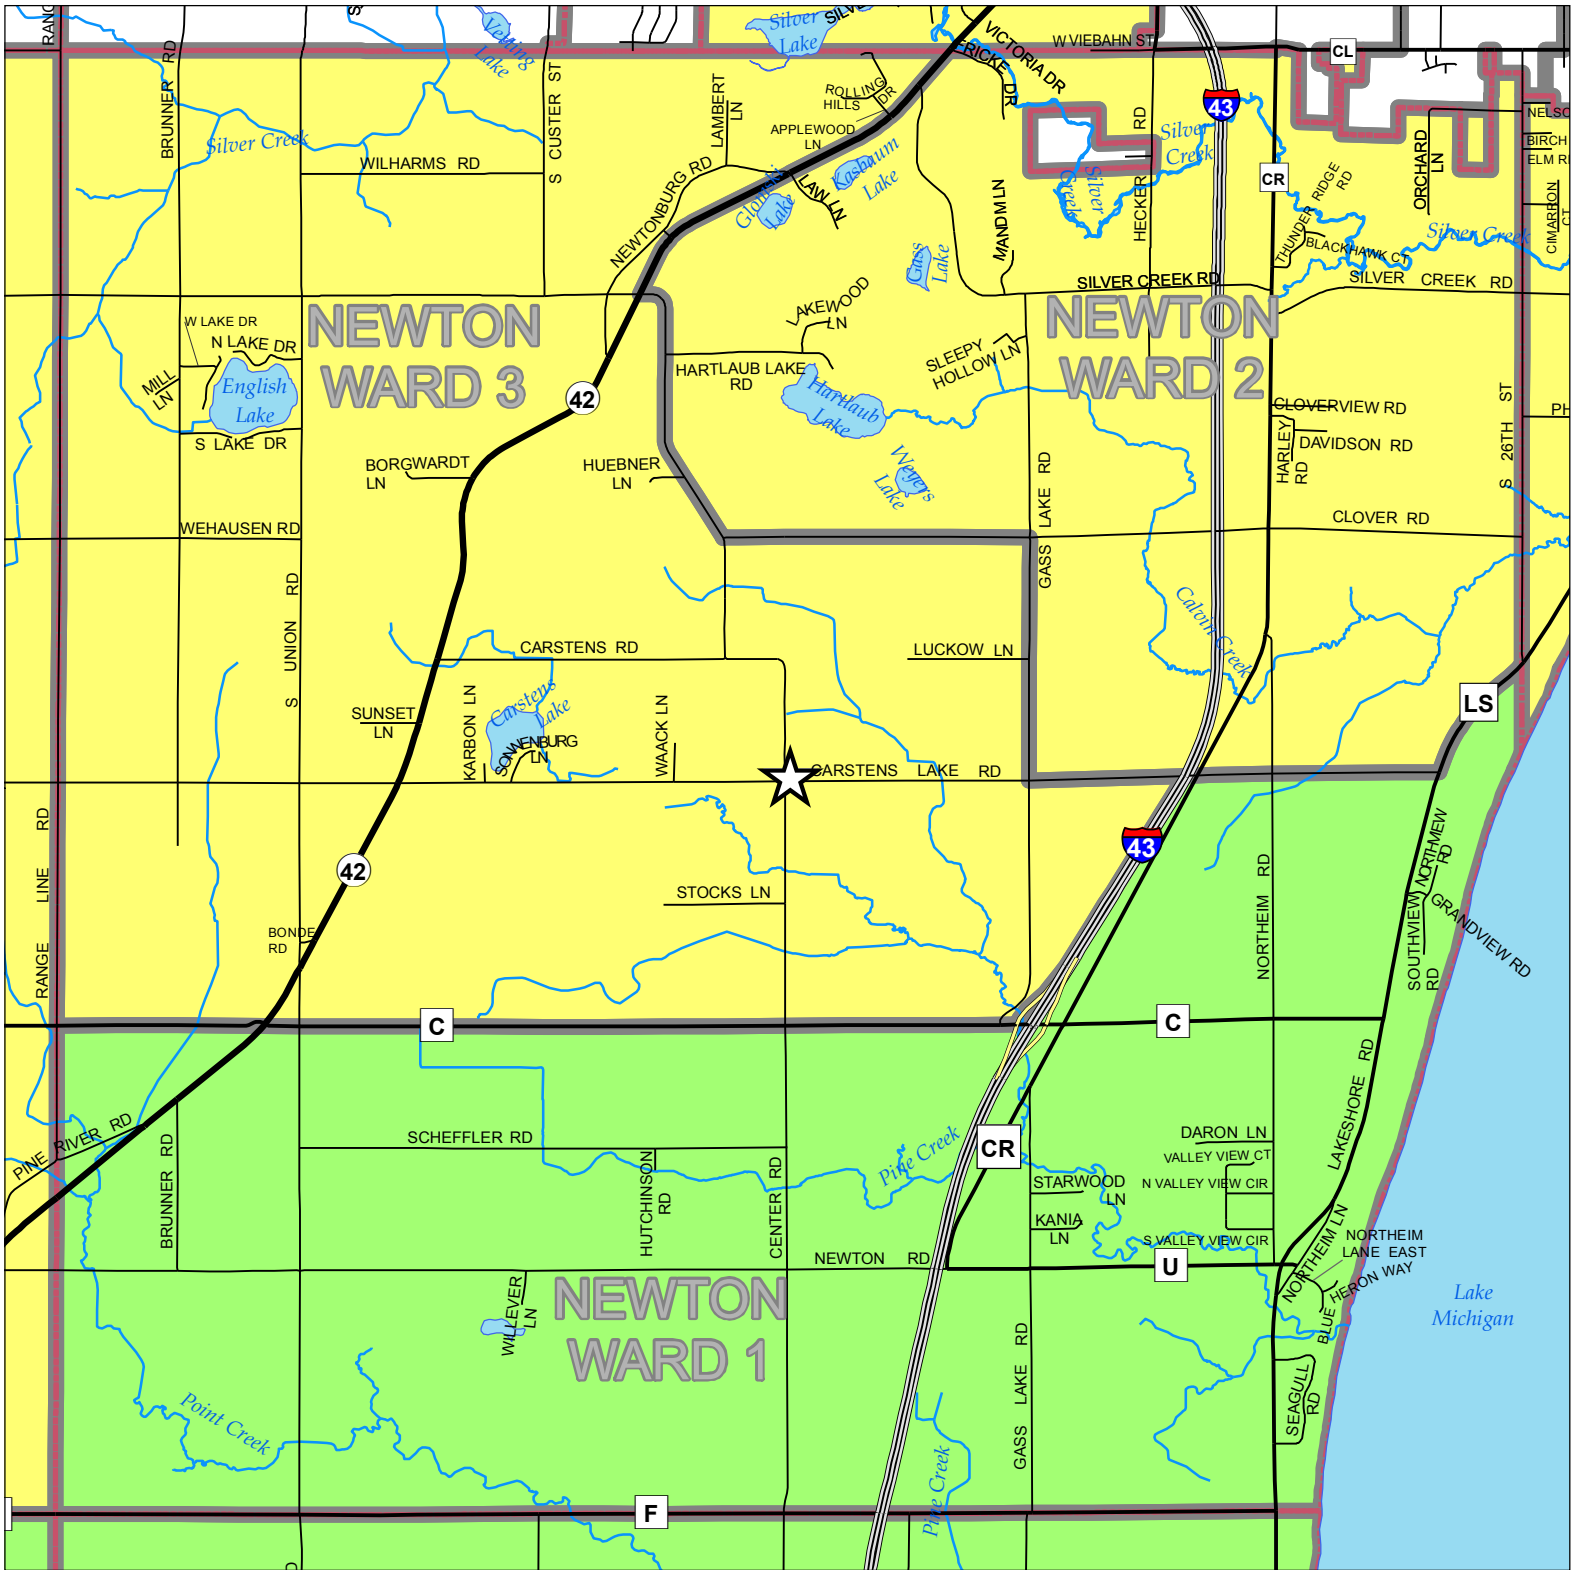

TOWN OF NEWTON VOTING DISTRICTS

-  NEWTON TOWN HALL
-  MUNICIPAL BOUNDARY
-  WARD BOUNDARY
-  SUPERVISORY DISTRICT 11
-  SUPERVISORY DISTRICT 12

1:50,000